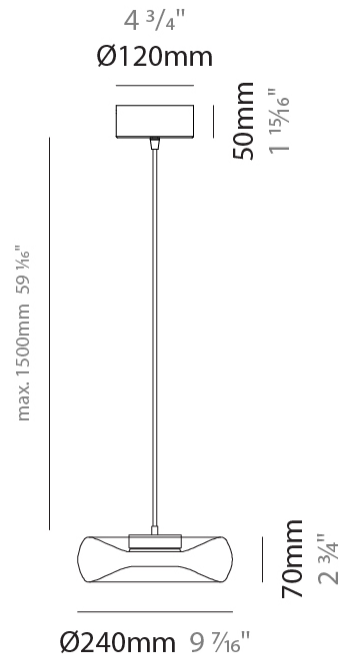

D141024-

base number	Color Temperature	Finish Options	Finish Options

1. To build a product code in our configurator select the specify button on the base model # product page
2. To build a manual product code on this datasheet choose from the options listed below in blue font and add the suffix to the base model #

GENERAL

Series: Fold
Subseries: Fold Monopoint
Brand: Cangini & Tucci
Division: Design
Mounting Type: Suspension
Mounting Location: Ceiling
Subcategory: Ambient

PHYSICAL

Shape: Abstract
Diameter (mm): 240
Diameter (in): 9 ⁷/₁₆
Height (mm): 70
Height (in): 2 ³/₄
Max. Overall Height (mm): 1570
Max. Overall Height (in): 61 ¹³/₁₆
Light Distribution: Omnidirectional
Weight (kg): 1.235
Weight (lbs): 2.72
Fixture Finish: AMB / GRN / PNK / RUB / SKB / SMK / TOB / TRA
Holder Finish: CHR / BLK
Fixture Material: Glass / Metal
Cable Details: 1500mm Transparent Cable
Upon Request: Black Fabric Cable

ELECTRICAL

Lamp Type: LED
Input Wattage (W): 17.4
Dimming: Phase Dimming (120Vac Only)
Driver Included: Yes
Driver Location: Integrated
Driver Type: Constant Current - 120Vac
Driver Class: Class 2
Input Voltage (V): 120 - 277
Constant Current (MA): 500
Upon Request: 0-10Vdc dimming / Non-dimming 120-277Vac

LED

Color Temperature (°K): 2700 / 3000
Nominal Lumen (lm): 2370
CRI: >95 CRI

OPTICAL

RATINGS AND CERTIFICATIONS

Certified By: Certified for North American Standards
IP rating: IP20